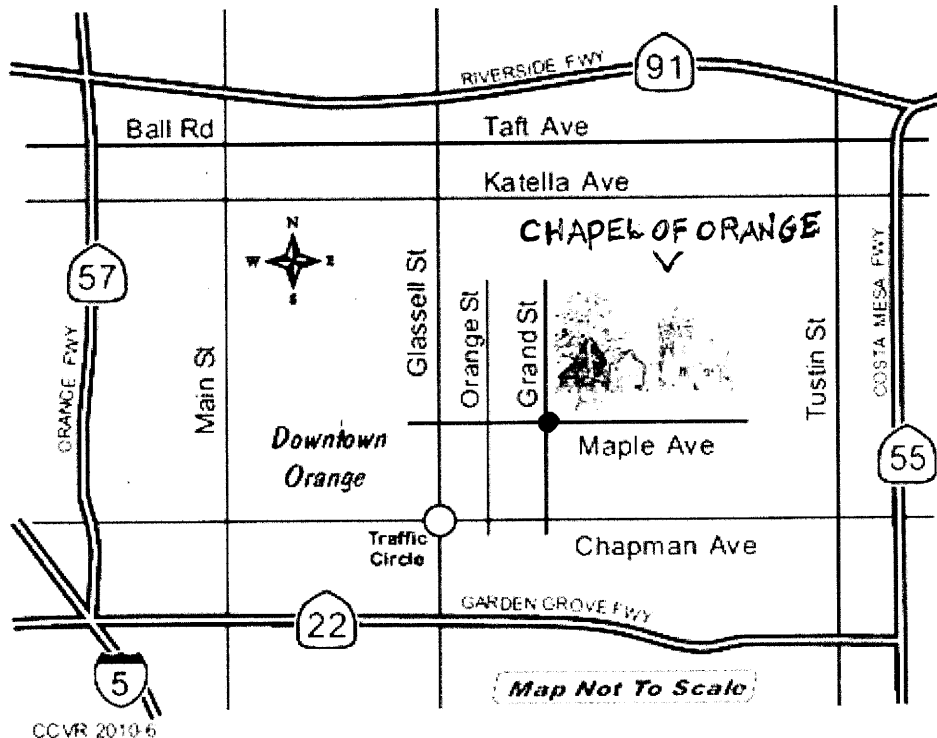

### **FROM LONG BEACH AREA:**

405 Fwy south to 22 Fwy. East on 22 Fwy. Exit Glassell offramp. Turn Left on Glassell, north to the Orange Traffic Circle. Right on Chapman Ave. Go two blocks, turn left on Grand St. and go one block to Maple Ave. The Chapel is on the corner of Maple Ave. & Grand St.

### **FROM DIAMOND BAR:**

South on 57 Fwy. (don't use the Chapman/Nutwood offramp) Go 4½ miles past the 91 Fwy to Chapman Ave offramp. Left on Chapman and go 1½ miles to the Orange Traffic Circle. Go two blocks past the circle, turn left on Grand St. and go one block to Maple Ave. The Chapel is on the corner of Maple Ave. & Grand St.

### **FROM CORONA/RIVERSIDE:**

91 Fwy west to 55 Fwy. Go south 4½ miles to Chapman offramp. Right (west) on Chapman and go 1 mile to Grand St. Turn right on Grand St. and go one block to Maple Ave. The Chapel is on the corner of Maple Ave. & Grand St.

### **FROM SO. ORANGE COUNTY:**

5 Fwy north to 55 Fwy. North on the 55 Fwy to "Chapman Ave-West" offramp. Right (west) on Chapman and go 1 mile to Grand Street. Turn right on Grand St. and go one block to Maple Ave. The Chapel is on the corner of Maple Ave. & Grand St.